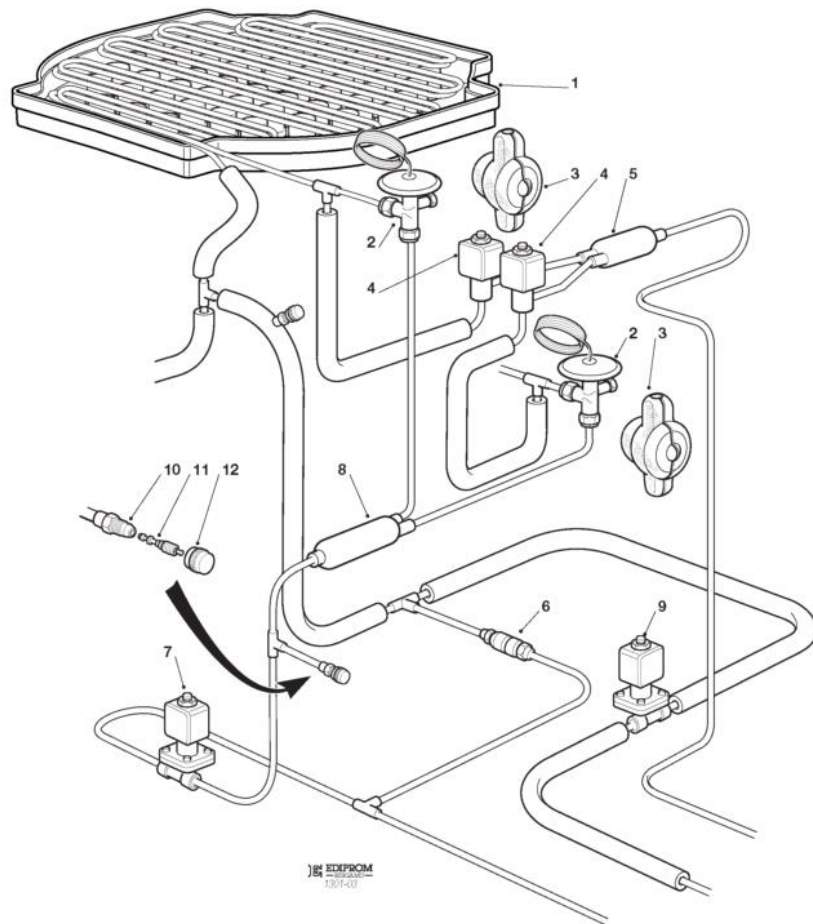

EDIPROM  
1301-01

Pos	Code	Description
0006	SC660974 00	TOP PANEL
0008	SC724492 00	SUPPORTO EVAP. SUPER.
0008	SC724492 01	SUPPORTO EVAP.SUPER.
0009	SC650850 00	SCOTSMAN EMBLEM
0010	SC660829 00	FRONT SWITCH PLASTIC PROT
0011	SC650624 07	LABEL
0012	SC661032 00	ADATTATORE CONVOGLIATORE

Pos	Code	Description
0001	SC784434 05	EVAPORATOR ASSY - LARGE
0001	SC784435 05	EVAPORATOR ASSY-MEDIUM
0001	SC784436 01	EVAPORATOR ASSY
0001	SC784597 01	EVAPORATOR ASSY XL SPLIT
0002	SC620492 00	TXV
0002	SC620492 01	TXV ORIFICE
0003	SC650740 00	TXV INSULATION
0004	SC620306 46	HOT GAS VALVE BODY
0004	SC620306 48	HOT GAS VALVE COIL
0005	SC630020 02	MECHANICAL FILTER
0006	SC670031 00	CHECK VALVE
0007	SC620306 07	HOT GAS VALVE BODY
0007	SC620306 48	HOT GAS VALVE COIL
0008	SC630020 02	MECHANICAL FILTER
0009	SC620548 00	SOLENOID VALVE BODY ONLY
0009	SC620548 01	COIL
0010	SC650109 00	VALVE BODY
0011	SC670012 00	VALVE CORE
0012	SC650106 00	CAP