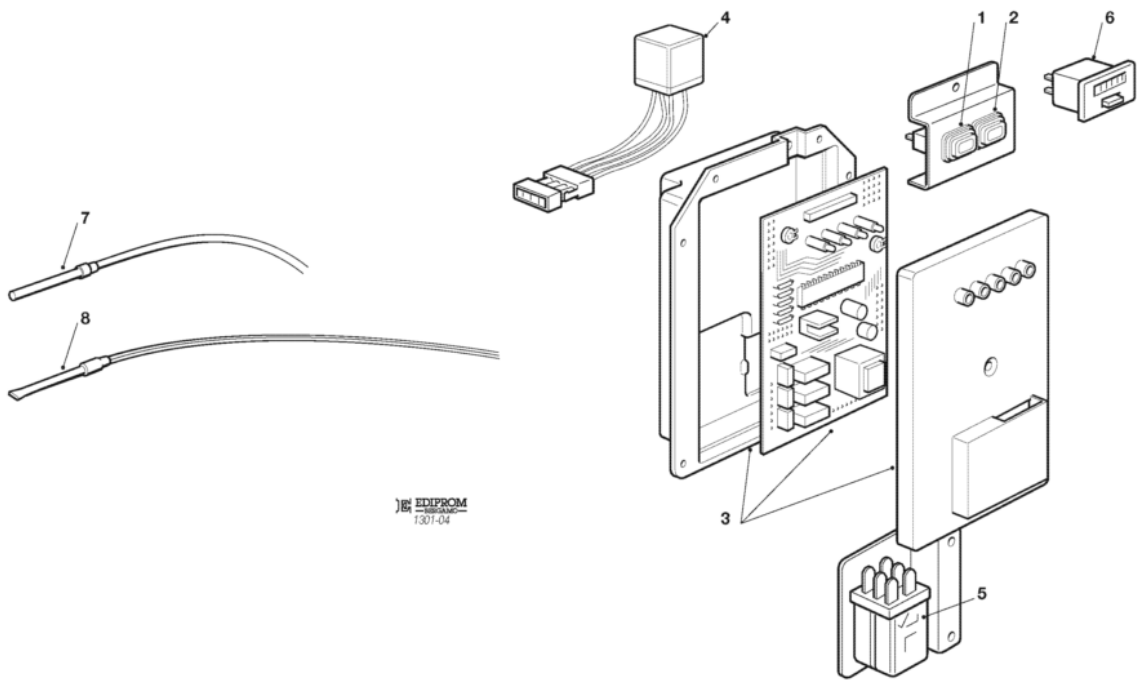

EDIPROM
1301-04