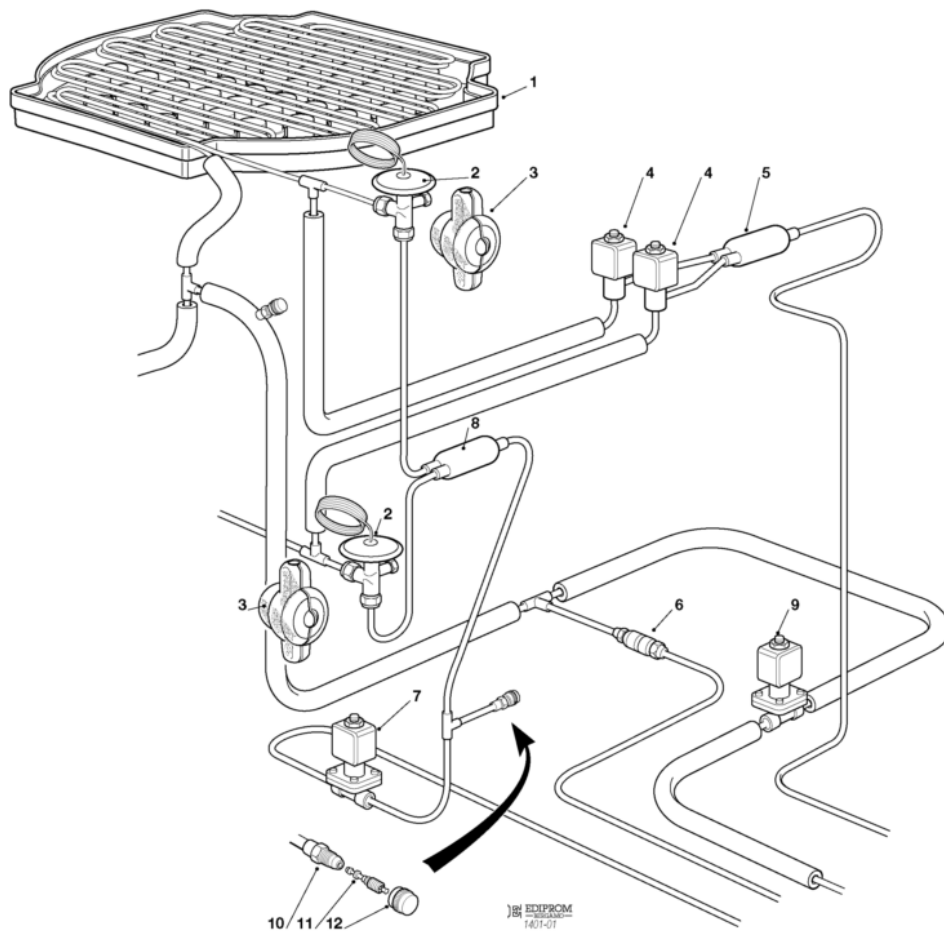

EDIPROM  
1301-01

Pos	Code	Description
0006	SC660974 00	TOP PANEL
0008	SC724492 00	SUPPORTO EVAP. SUPER.
0008	SC724492 01	SUPPORTO EVAP.SUPER.
0009	SC650850 00	SCOTSMAN EMBLEM
0010	SC660829 00	FRONT SWITCH PLASTIC PROT
0011	SC650624 07	LABEL
0012	SC661032 00	ADATTATORE CONVOGLIATORE

Pos	Code	Description
0001	SC784434 05	EVAPORATOR ASSY - LARGE
0001	SC784435 05	EVAPORATOR ASSY-MEDIUM
0001	SC784436 01	EVAPORATOR ASSY
0001	SC784597 01	EVAPORATOR ASSY XL SPLIT
0002	SC620492 00	TXV
0002	SC620492 01	TXV ORIFICE
0003	SC650740 00	TXV INSULATION
0004	SC620306 46	HOT GAS VALVE BODY
0004	SC620306 48	HOT GAS VALVE COIL
0005	SC630020 02	MECHANICAL FILTER
0006	SC670031 00	CHECK VALVE
0007	SC620306 07	HOT GAS VALVE BODY
0007	SC620306 48	HOT GAS VALVE COIL
0008	SC630020 02	MECHANICAL FILTER
0009	SC620548 00	SOLENOID VALVE BODY ONLY
0009	SC620548 01	COIL
0010	SC650109 00	VALVE BODY
0011	SC670012 00	VALVE CORE
0012	SC650106 00	CAP