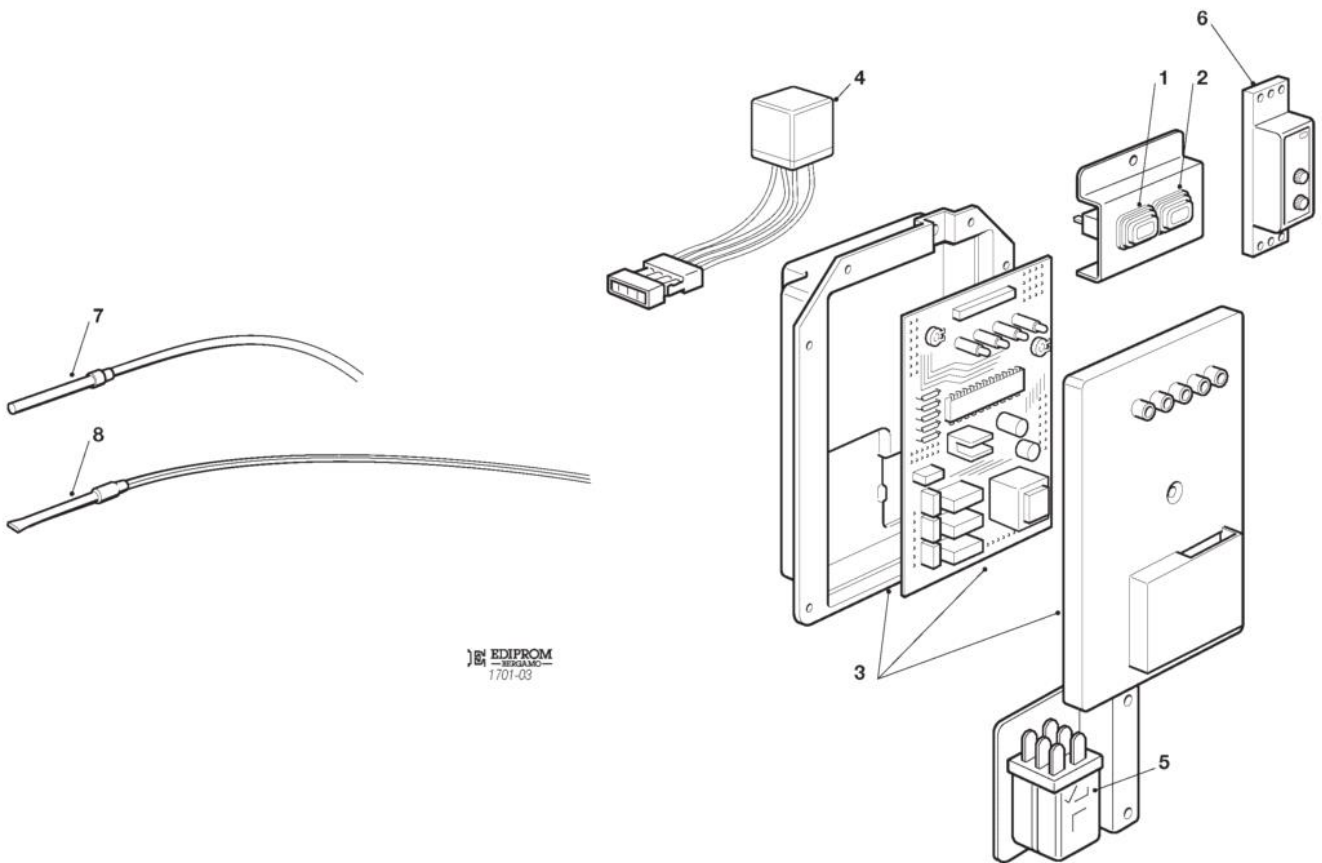

EDIPROM
1701-03