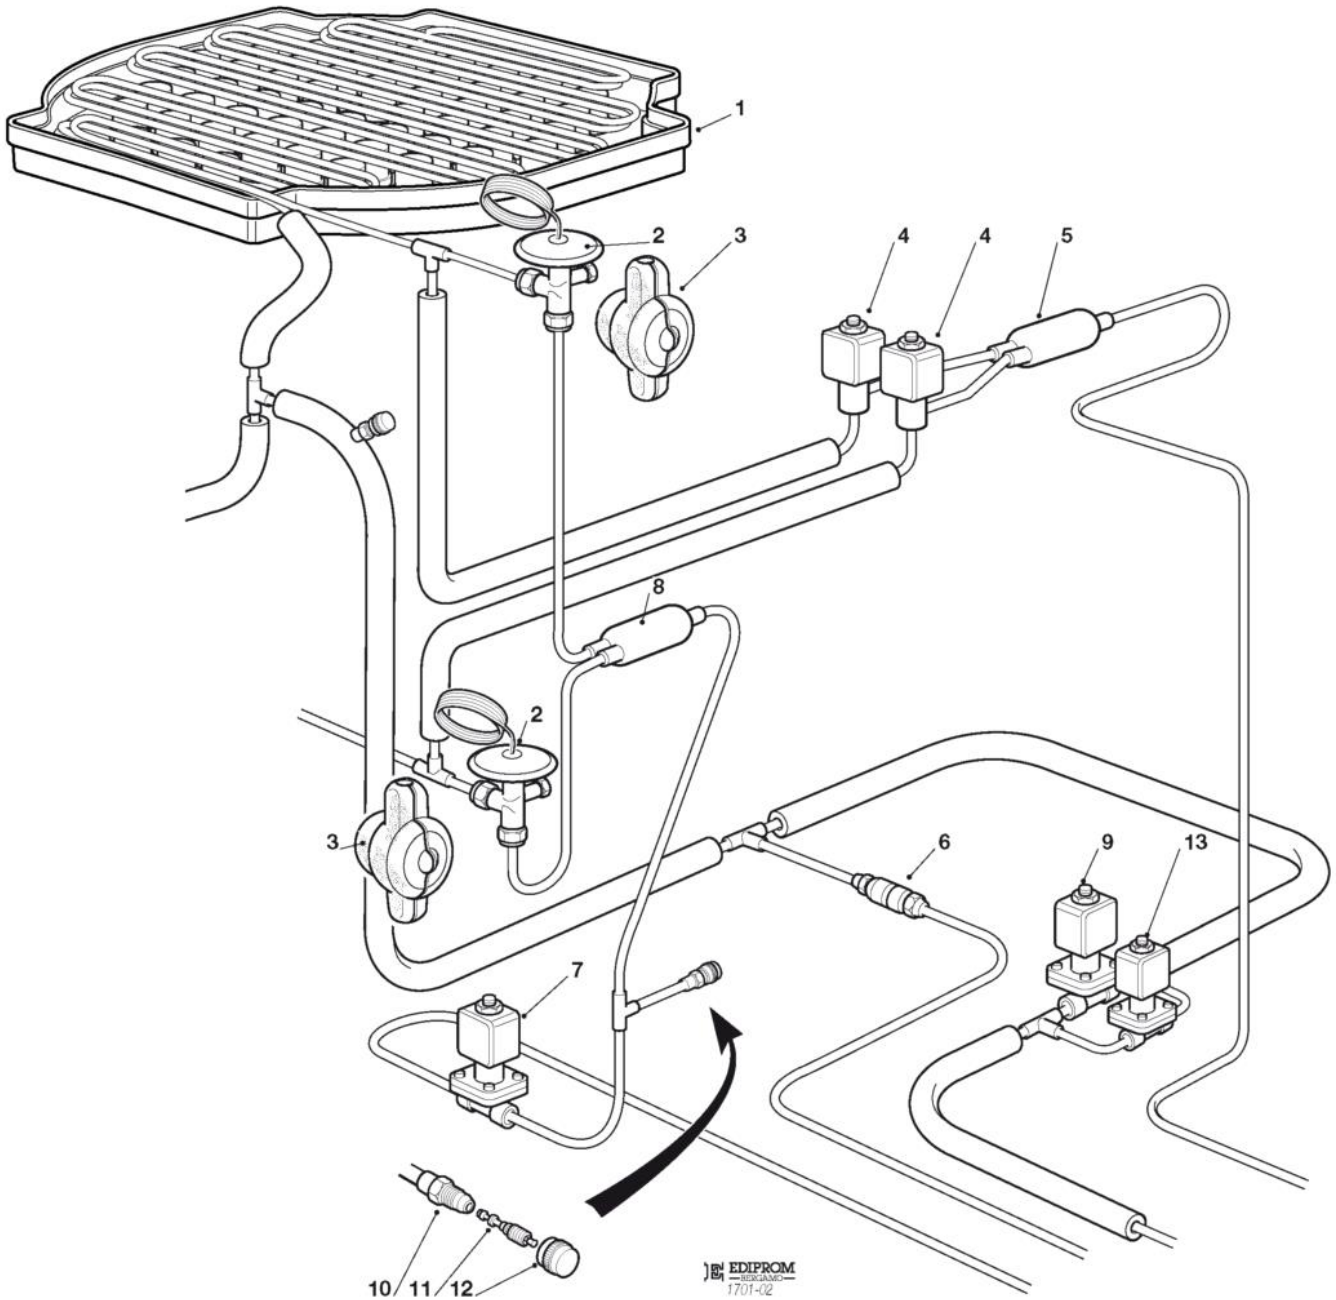

EDIPROM  
1301-01

Pos	Code	Description
0006	SC660974 00	TOP PANEL
0008	SC724492 00	SUPPORTO EVAP. SUPER.
0008	SC724492 01	SUPPORTO EVAP.SUPER.
0009	SC650850 00	SCOTSMAN EMBLEM
0010	SC660829 00	FRONT SWITCH PLASTIC PROT
0011	SC650624 07	LABEL
0012	SC661032 00	ADATTATORE CONVOGLIATORE

Pos	Code	Description
0001	SC784434 05	EVAPORATOR ASSY - LARGE
0001	SC784435 05	EVAPORATOR ASSY-MEDIUM
0001	SC784436 01	EVAPORATOR ASSY
0001	SC784597 01	EVAPORATOR ASSY XL SPLIT
0002	SC620492 00	TXV
0002	SC620492 01	TXV ORIFICE
0003	SC650740 00	TXV INSULATION
0004	SC620306 46	HOT GAS VALVE BODY
0004	SC620306 48	HOT GAS VALVE COIL
0005	SC630020 02	MECHANICAL FILTER
0006	SC670031 00	CHECK VALVE
0007	SC620306 07	HOT GAS VALVE BODY
0007	SC620306 48	HOT GAS VALVE COIL
0008	SC630020 02	MECHANICAL FILTER
0009	SC620548 00	SOLENOID VALVE BODY ONLY
0009	SC620548 01	COIL
0010	SC650109 00	VALVE BODY
0011	SC670012 00	VALVE CORE
0012	SC650106 00	CAP