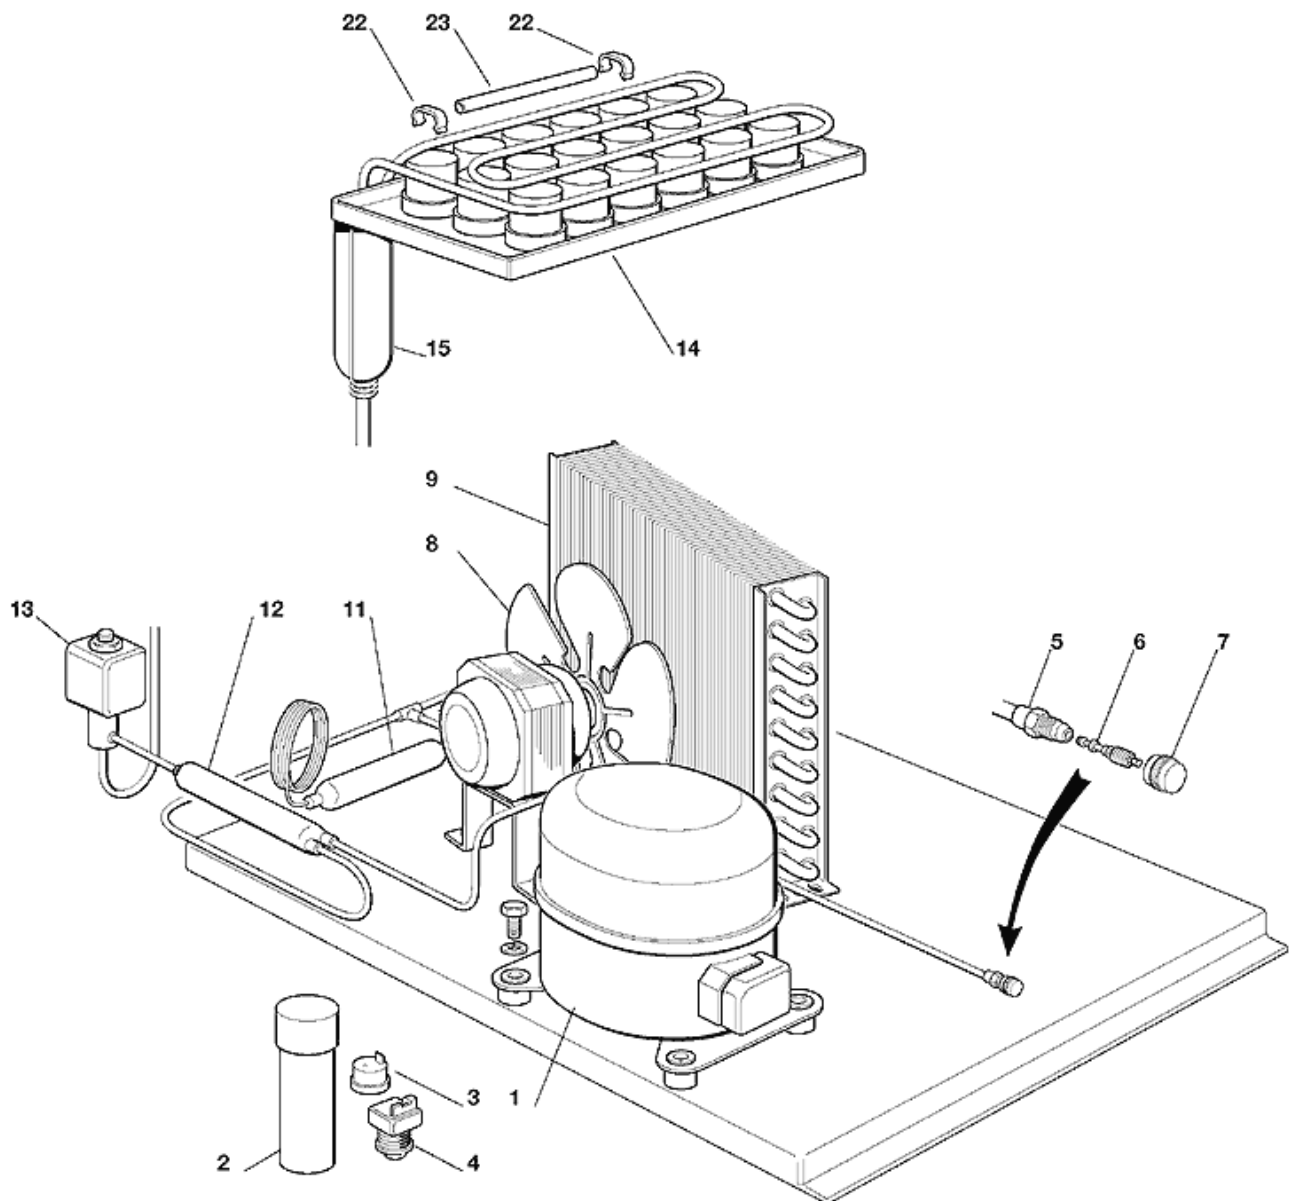

Pos	Code	Description
0002	SC782101 07R	STORAGE BIN ASSY
0003	SC660778 00	USE SC660778 02
0004	SC660778 01	USE SC660778 03
0005	SC660775 00	USE SC660775 01
0006	SC650806 05	THUMB SCREW
0007	SC784457 07R	CURTAIN ASSY
0008	SC660741 00	PLASTIC PLUG
0009	SC460047 00	SPRING
0010	SC732017 00	BULB HOLDER
0011	SC660816 00	SHOCK ABSORBER
0012	SC742033 04	EVAPORATOR COVER
0013	SC721972 01	LEFT SIDE PANEL
0014	SC721971 01	RIGHT SIDE PANEL
0015	SC702427 00	REAR PANEL
0016	SC702462 00	METAL BRACKET
0017	SC721949 00	TOP PANEL
0018	SC650900 00	INSULATION
0018	SC660822 00	BIN COVER
0019	SC470030 52	SCREW
0020	SC660776 00	FRONT LINER
0021	SC721970 00	S.S.FRONT LINER
0022	SC660830 01	CORNER PROTECTION LEFT
0023	SC660830 00	CORNER PROTECTION RIGHT
0024	SC702402 00	FRONT BRACKET
0025	SC722794 02	FRONT PANEL AC/EC-57 (air)
0026	SC650850 00	SCOTSMAN EMBLEM
0028	SC660804 00	AIR FILTER SEAT
0029	SC660838 00	AIT FILTER SLIDING GUIDE
0030	SC660805 00	AIR FILTER
0031	SC660814 00	BIN DOOR
0032	SC660286 00	BUSHING
0033	SC661070 00	PLASTIC PROTECTION
0034	SC650382 01	LEG

Pos	Code	Description
0001	SC670108 07	COMPRESSOR
0002	SCCUB 102661	START CAPACITOR
0005	SC650109 00	VALVE BODY
0006	SC670012 00	VALVE CORE
0007	SC650106 00	CAP
0009	SC281900 01	TUBE 16X10
0010	SC281900 01	TUBE 16X10
0011	SC630003 10	FILTER
0012	SC630137 00	FILTER
0013	SC620306 22	HOT GAS VALVE BODY
0013	SC620306 48	HOT GAS VALVE COIL
0014	SC630003 11	FILTER
0015	SC784615 01	EVAPORATOR ASSY
0018	SC620075 00	PRESSOSTAT
0019	SC660291 00	TEE TUBE (D13)
0020	SC400030 01	NUT
0021	SC400031 00	WASHER
0022	SC660386 00	SPRING