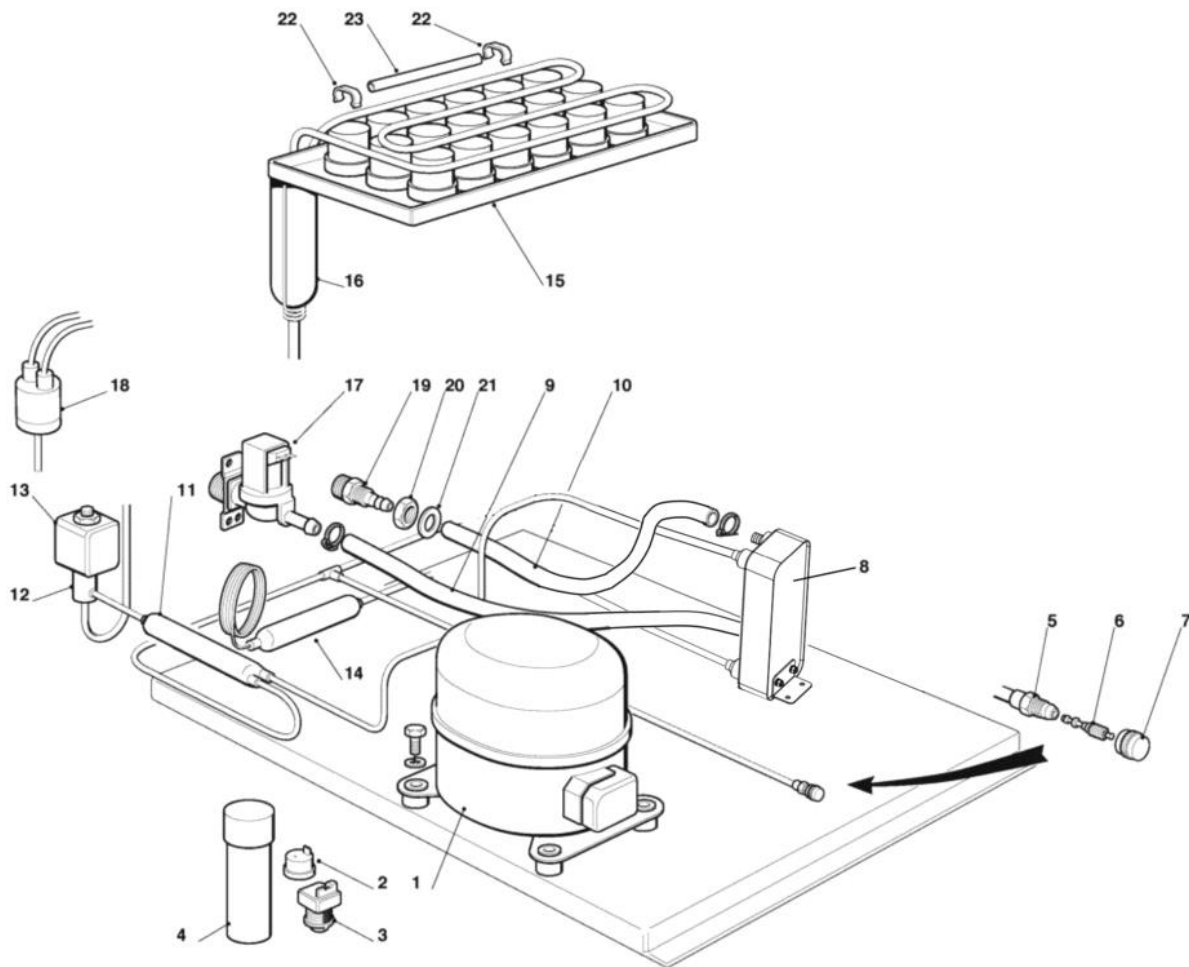

Pos	Code	Description
0002	SC782101 07R	STORAGE BIN ASSY
0003	SC660778 00	USE SC660778 02
0004	SC660778 01	USE SC660778 03
0005	SC660775 00	USE SC660775 01
0006	SC650806 05	THUMB SCREW
0007	SC784457 07R	CURTAIN ASSY
0008	SC660741 00	PLASTIC PLUG
0009	SC460047 00	SPRING
0010	SC732017 00	BULB HOLDER
0011	SC660816 00	SHOCK ABSORBER
0012	SC742033 04	EVAPORATOR COVER
0013	SC721972 01	LEFT SIDE PANEL
0014	SC721971 01	RIGHT SIDE PANEL
0015	SC702427 00	REAR PANEL
0016	SC702462 00	METAL BRACKET
0017	SC721949 00	TOP PANEL
0018	SC650900 00	INSULATION
0018	SC660822 00	BIN COVER
0019	SC470030 52	SCREW
0020	SC660776 00	FRONT LINER
0021	SC721970 00	S.S.FRONT LINER
0022	SC660830 01	CORNER PROTECTION LEFT
0023	SC660830 00	CORNER PROTECTION RIGHT
0024	SC702402 00	FRONT BRACKET
0025	SC722794 02	FRONT PANEL AC/EC-57 (air)
0026	SC650850 00	SCOTSMAN EMBLEM
0028	SC660804 00	AIR FILTER SEAT
0029	SC660838 00	AIT FILTER SLIDING GUIDE
0030	SC660805 00	AIR FILTER
0031	SC660814 00	BIN DOOR
0032	SC660286 00	BUSHING
0033	SC661070 00	PLASTIC PROTECTION
0034	SC650382 01	LEG

Pos	Code	Description
0001	SC670108 07	COMPRESSOR
0002	SCCUB 102661	START CAPACITOR
0005	SC650109 00	VALVE BODY
0006	SC670012 00	VALVE CORE
0007	SC650106 00	CAP
0009	SC281900 01	TUBE 16X10
0010	SC281900 01	TUBE 16X10
0011	SC630003 10	FILTER
0012	SC630137 00	FILTER
0013	SC620306 22	HOT GAS VALVE BODY
0013	SC620306 48	HOT GAS VALVE COIL
0014	SC630003 11	FILTER
0015	SC784615 01	EVAPORATOR ASSY
0018	SC620075 00	PRESSOSTAT
0019	SC660291 00	TEE TUBE (D13)
0020	SC400030 01	NUT
0021	SC400031 00	WASHER
0022	SC660386 00	SPRING