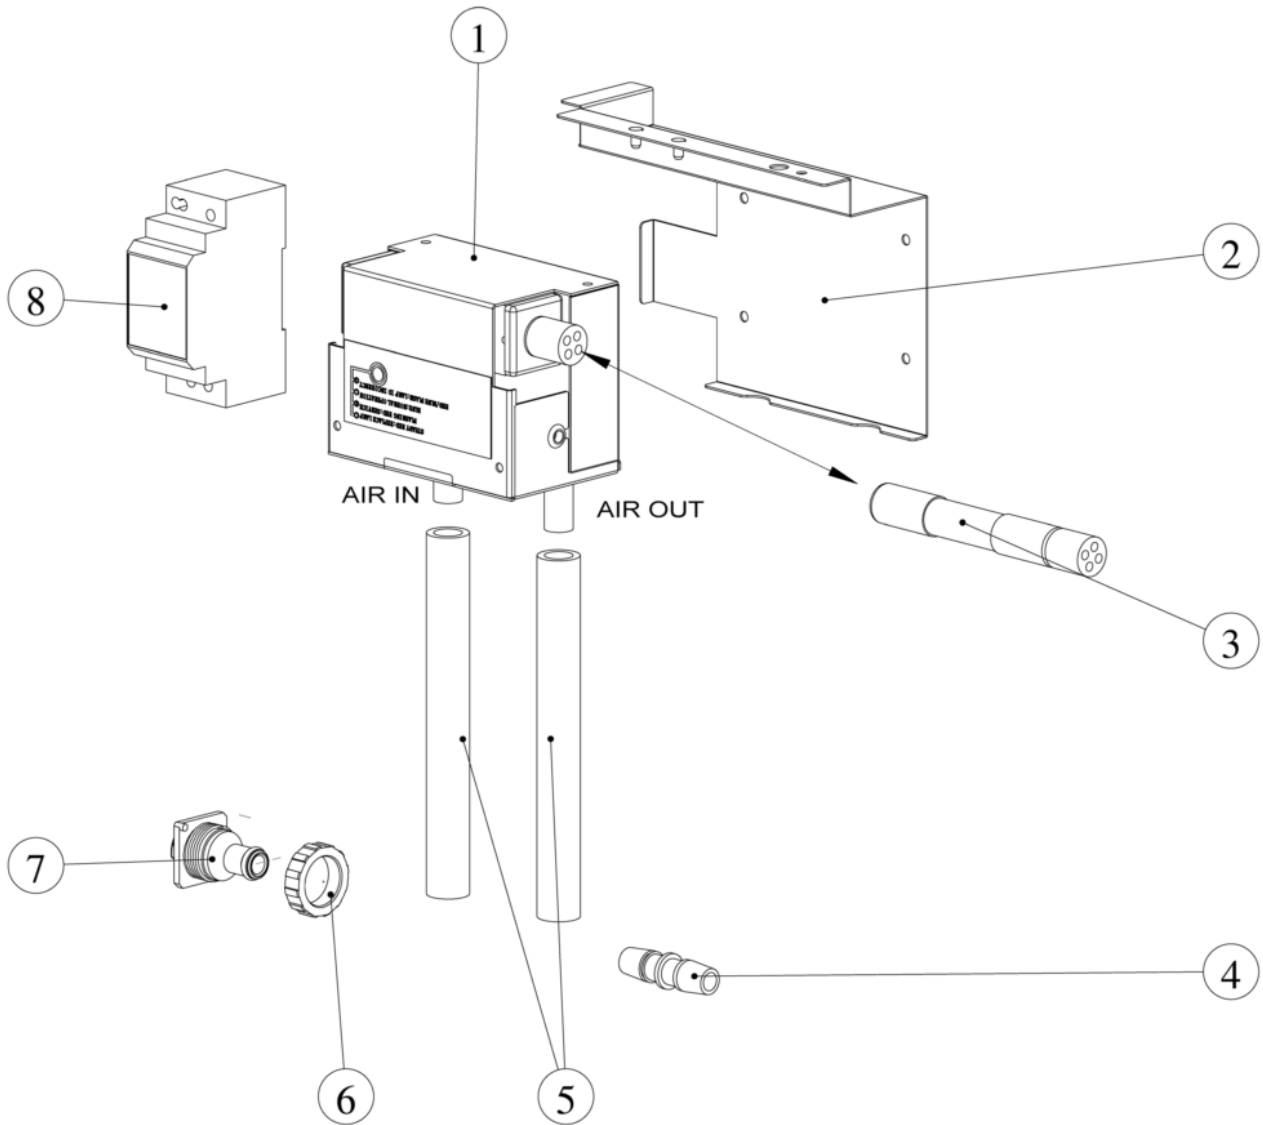

Pos	Code	Description
0001	SCSC 91000079-10	FRONT PANEL
0002	SCSC 11000091-00	LEFT SIDE PANEL
0004	SCSC 81453600-00	TOP PANEL
0005	SCSC 25339006-00	CONDENSER FILTER
0007	SCSC 11000179-00	FRAME
0009	SCSC 11000092-00	RIGHT SIDE PANEL
0010	SCSC 41000038-01	PLASTIC SHUTTER
0012	SCSC 41000008-00	LED CARD HOLDER
0013	SCSC 98020201-02	MONITORING LED LABEL - NW series

Pos	Code	Description
0001	SCSC 81000112-00	COMPRESSOR - 230/50/1
0002	SCSC 19550628-00	HI PRESSURE CTRL
0004	SCSC 81000114-00	HOT GAS VALVE
0006	SCCM 25410096	TXV INSULATION
0006	SCSC 81000115-00	TXV
0007	SCSC 19300357-00	DRIER
0008	SCSC 81000116-00	FAN MOTOR ASSY
0011	SCSC 30000098-00	STARTING RELAY AND CAPACITOR ASSY
0012	SCSC 81000160-00	PROTECTOR 230/50/1

Pos	Code	Description
0001	SCSC 93000058-10	EVAPORATOR DICE
0010	SCSC 82000017-99	WATER PROOF DRAIN VALVE 230 V
0011	SCSC 66053500-00	PLASTIC NUT
0012	SCSC 41000007-00	WATER DRAIN FITTING
0015	SCSC 41000100-00	T CONNECTOR
0016	SCSC 22000033-00	TUBE
0017	SCSC 91000151-01	BRACKET for 30" models
0018	SCSC 95000004-00	WATER LEVEL SWITCH
0019	SCSC 31000040-00	WATER PUMP POWER CORD
0021	SCSC 94000002-10	WATER SUMP ASSY
0022	SCSC 87000001-00	O RING
0023	SCSC 41000005-00	DRAIN PLUG
0025	SCSC 97000092-11	WATER LEVEL SENSOR
0025	SCSC 99300311-01	WATER LEVEL SENSOR HARNESS
0027	SCSC 81453630-10	ICE DEFLECTOR
0028	SCSC 25726473-00	ICE DEFLECTOR BRACKET
0029	SCSC 94000052-00	WATER DISTRIBUTOR 458-1408
0030	SCSC 41000017-00	CLAMP

Pos	Code	Description
0001	SC620649 00	OZONIZER XSAFE X-20
0002	SCSC 97000203-00	X20 HOLDER FOR 458/608
0003	SC630102 00	BULB FOR XSAFE X-20
0004	SCSC 41000118-00	OZONE AIR OUTLET CONNECTOR
0005	SC281822 02	PLASTIC HOSE - PER METER
0006	SCSC 66053500-00	PLASTIC NUT
0007	SCSC 41000097-00	AIR SLUFT UCTION CONNECTOR
0008	SCSC 30000102-00	DC12V TRANSFORMER