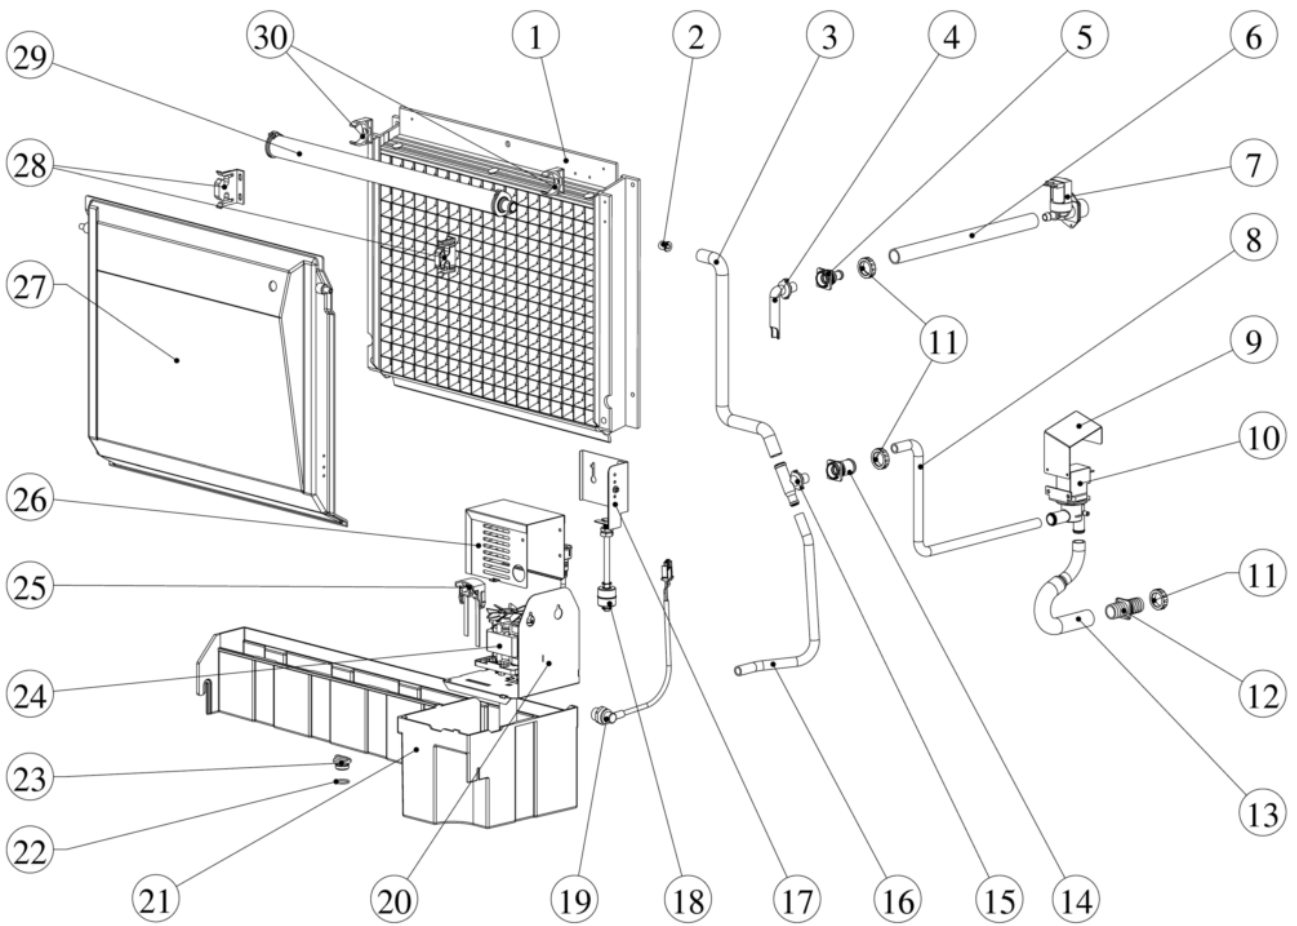

Pos	Code	Description
0001	SCSC 91000079-10	FRONT PANEL
0002	SCSC 11000091-00	LEFT SIDE PANEL
0004	SCSC 81453600-00	TOP PANEL
0005	SCSC 25339006-00	CONDENSER FILTER
0007	SCSC 11000179-00	FRAME
0009	SCSC 11000092-00	RIGHT SIDE PANEL
0010	SCSC 41000038-01	PLASTIC SHUTTER
0012	SCSC 41000008-00	LED CARD HOLDER
0013	SCSC 98020201-02	MONITORING LED LABEL - NW series

Pos	Code	Description
0001	SCSC 81000112-00	COMPRESSOR - 230/50/1
0002	SCSC 19550628-00	HI PRESSURE CTRL
0004	SCSC 81000114-00	HOT GAS VALVE
0006	SCCM 25410096	TXV INSULATION
0006	SCSC 81000115-00	TXV
0007	SCSC 19300357-00	DRIER
0008	SCSC 81000116-00	FAN MOTOR ASSY
0011	SCSC 30000098-00	STARTING RELAY AND CAPACITOR ASSY
0012	SCSC 81000160-00	PROTECTOR 230/50/1

Pos	Code	Description
0001	SCSC 93000058-10	EVAPORATOR DICE
0010	SCSC 82000017-99	WATER PROOF DRAIN VALVE 230 V
0011	SCSC 66053500-00	PLASTIC NUT
0012	SCSC 41000007-00	WATER DRAIN FITTING
0015	SCSC 41000100-00	T CONNECTOR
0016	SCSC 22000033-00	TUBE
0017	SCSC 91000151-01	BRACKET for 30" models
0018	SCSC 95000004-00	WATER LEVEL SWITCH
0019	SCSC 31000040-00	WATER PUMP POWER CORD
0021	SCSC 94000002-10	WATER SUMP ASSY
0022	SCSC 87000001-00	O RING
0023	SCSC 41000005-00	DRAIN PLUG
0025	SCSC 97000092-11	WATER LEVEL SENSOR
0025	SCSC 99300311-01	WATER LEVEL SENSOR HARNESS
0027	SCSC 81453630-10	ICE DEFLECTOR
0028	SCSC 25726473-00	ICE DEFLECTOR BRACKET
0029	SCSC 94000052-00	WATER DISTRIBUTOR 458-1408
0030	SCSC 41000017-00	CLAMP

Pos	Code	Description
0003	SCSC 30000003-00	RELAY
0004	SCSC 98050102-00	MAGNET
0005	SCSC 98050103-00	MAGNET SWITCH
0006	SCSC 99020468-00	CONDENSER SENSOR
0008	SC12003060 22	HARVEST ASSIST MECH. 230V
0009	SC630107 01	CABLE HOLDER
0010	SCSC 11000015-00	CONTROL BOX COVER
0011	SCSC 99200205-00	SNAP BUSHING
0012	SCSC 98050101-00	PC BOARD
0013	SCSC 99020404-00	TRANSFORMER
0014	SCSC 98050105-00	MONITORING LED ASSY