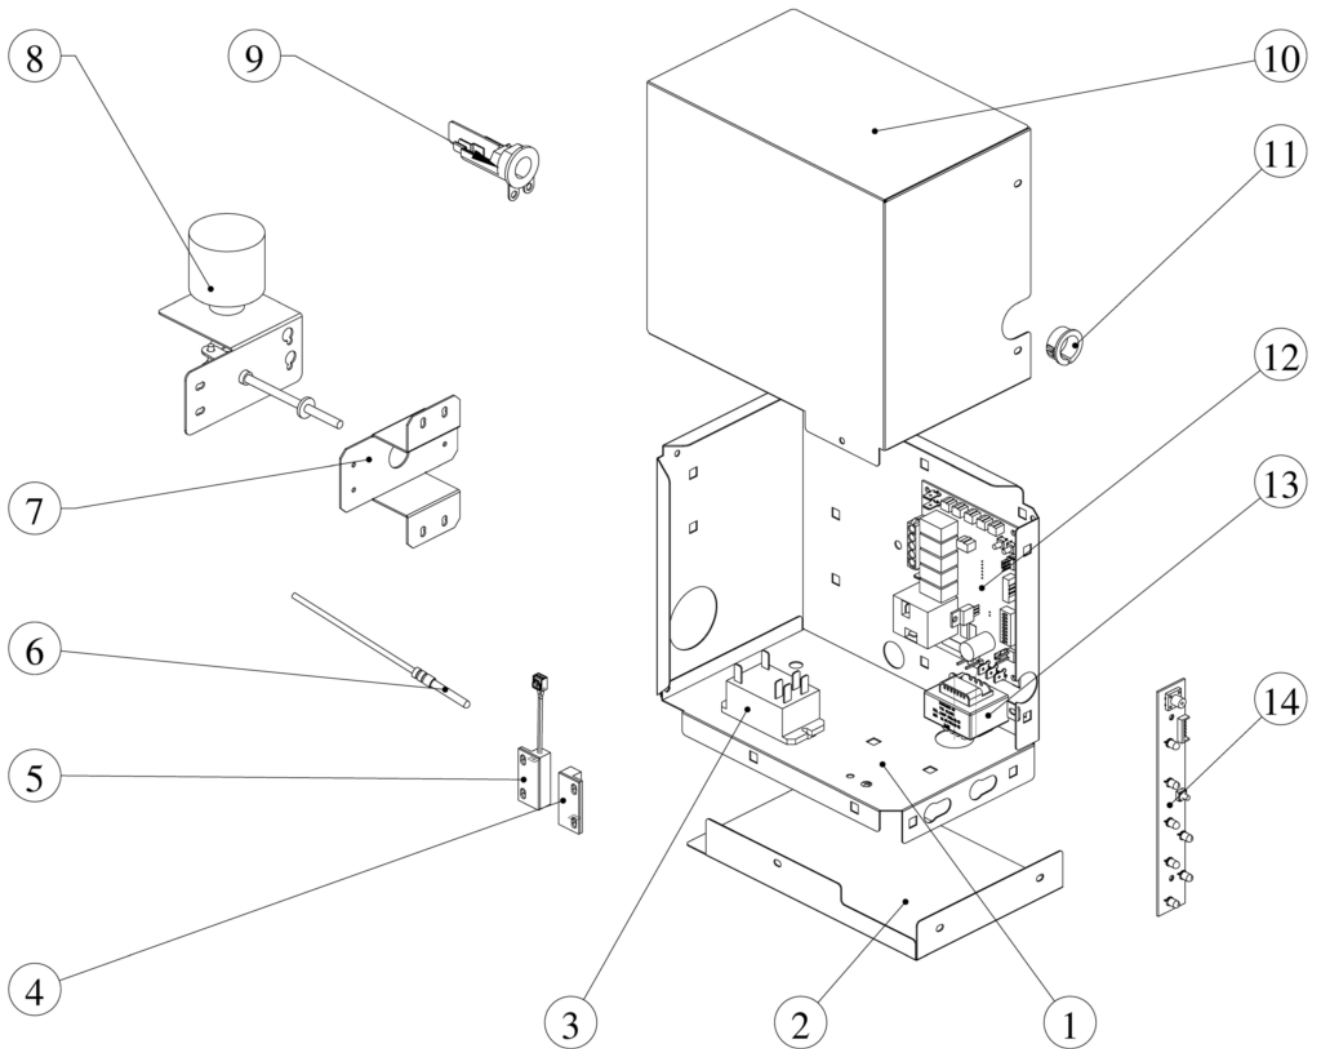

Pos	Code	Description
0001	SCSC 91000079-10	FRONT PANEL
0002	SCSC 11000091-00	LEFT SIDE PANEL
0004	SCSC 81453600-00	TOP PANEL
0005	SCSC 25339006-00	CONDENSER FILTER
0007	SCSC 11000179-00	FRAME
0009	SCSC 11000092-00	RIGHT SIDE PANEL
0010	SCSC 41000038-01	PLASTIC SHUTTER
0012	SCSC 41000008-00	LED CARD HOLDER
0013	SCSC 98020201-02	MONITORING LED LABEL - NW series

Pos	Code	Description
0001	SCSC 81000112-00	COMPRESSOR - 230/50/1
0002	SCSC 19550628-00	HI PRESSURE CTRL
0004	SCSC 81000114-00	HOT GAS VALVE
0006	SCCM 25410096	TXV INSULATION
0006	SCSC 81000115-00	TXV
0007	SCSC 19300357-00	DRIER
0008	SCSC 81000116-00	FAN MOTOR ASSY
0011	SCSC 30000098-00	STARTING RELAY AND CAPACITOR ASSY
0012	SCSC 81000160-00	PROTECTOR 230/50/1

Pos	Code	Description
0001	SCSC 93000058-10	EVAPORATOR DICE
0010	SCSC 82000017-99	WATER PROOF DRAIN VALVE 230 V
0011	SCSC 66053500-00	PLASTIC NUT
0012	SCSC 41000007-00	WATER DRAIN FITTING
0015	SCSC 41000100-00	T CONNECTOR
0016	SCSC 22000033-00	TUBE
0017	SCSC 91000151-01	BRACKET for 30" models
0018	SCSC 95000004-00	WATER LEVEL SWITCH
0019	SCSC 31000040-00	WATER PUMP POWER CORD
0021	SCSC 94000002-10	WATER SUMP ASSY
0022	SCSC 87000001-00	O RING
0023	SCSC 41000005-00	DRAIN PLUG
0025	SCSC 97000092-11	WATER LEVEL SENSOR
0025	SCSC 99300311-01	WATER LEVEL SENSOR HARNESS
0027	SCSC 81453630-10	ICE DEFLECTOR
0028	SCSC 25726473-00	ICE DEFLECTOR BRACKET
0029	SCSC 94000052-00	WATER DISTRIBUTOR 458-1408
0030	SCSC 41000017-00	CLAMP