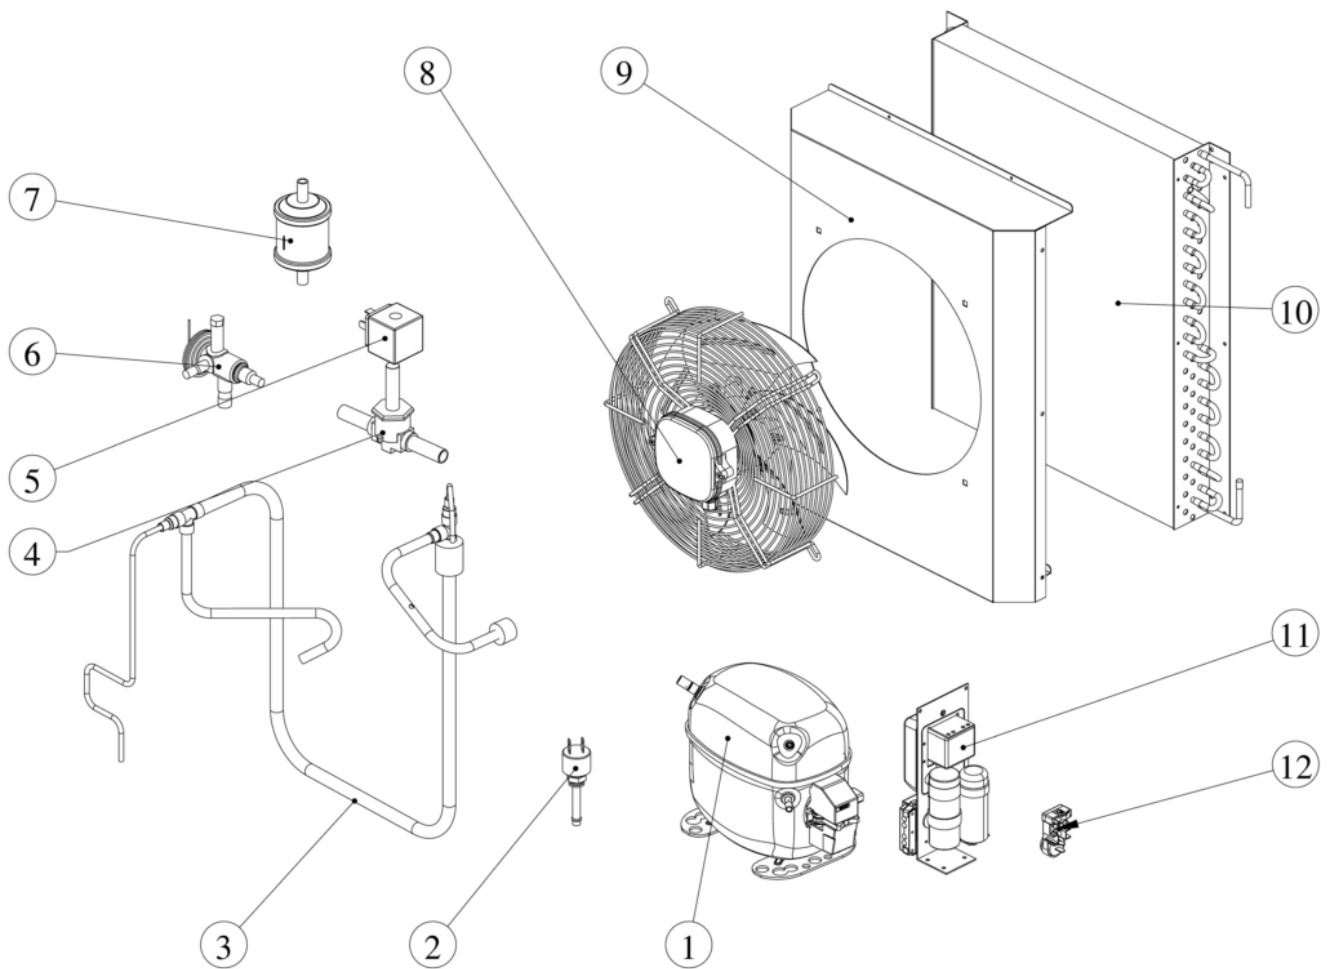

Pos	Code	Description
0001	SCSC 91000079-10	FRONT PANEL
0002	SCSC 11000091-00	LEFT SIDE PANEL
0004	SCSC 81453600-00	TOP PANEL
0005	SCSC 25339006-00	CONDENSER FILTER
0007	SCSC 11000179-00	FRAME
0009	SCSC 11000092-00	RIGHT SIDE PANEL
0010	SCSC 41000038-01	PLASTIC SHUTTER
0012	SCSC 41000008-00	LED CARD HOLDER
0013	SCSC 98020201-02	MONITORING LED LABEL - NW series

Pos	Code	Description
0001	SCSC 81000112-00	COMPRESSOR - 230/50/1
0002	SCSC 19550628-00	HI PRESSURE CTRL
0004	SCSC 81000114-00	HOT GAS VALVE
0006	SCCM 25410096	TXV INSULATION
0006	SCSC 81000115-00	TXV
0007	SCSC 19300357-00	DRIER
0008	SCSC 81000116-00	FAN MOTOR ASSY
0011	SCSC 30000098-00	STARTING RELAY AND CAPACITOR ASSY
0012	SCSC 81000160-00	PROTECTOR 230/50/1

Pos	Code	Description
0001	SCSC 93000058-10	EVAPORATOR DICE
0010	SCSC 82000017-99	WATER PROOF DRAIN VALVE 230 V
0011	SCSC 66053500-00	PLASTIC NUT
0012	SCSC 41000007-00	WATER DRAIN FITTING
0015	SCSC 41000100-00	T CONNECTOR
0016	SCSC 22000033-00	TUBE
0017	SCSC 91000151-01	BRACKET for 30" models
0018	SCSC 95000004-00	WATER LEVEL SWITCH
0019	SCSC 31000040-00	WATER PUMP POWER CORD
0021	SCSC 94000002-10	WATER SUMP ASSY
0022	SCSC 87000001-00	O RING
0023	SCSC 41000005-00	DRAIN PLUG
0025	SCSC 97000092-11	WATER LEVEL SENSOR
0025	SCSC 99300311-01	WATER LEVEL SENSOR HARNESS
0027	SCSC 81453630-10	ICE DEFLECTOR
0028	SCSC 25726473-00	ICE DEFLECTOR BRACKET
0029	SCSC 94000052-00	WATER DISTRIBUTOR 458-1408
0030	SCSC 41000017-00	CLAMP