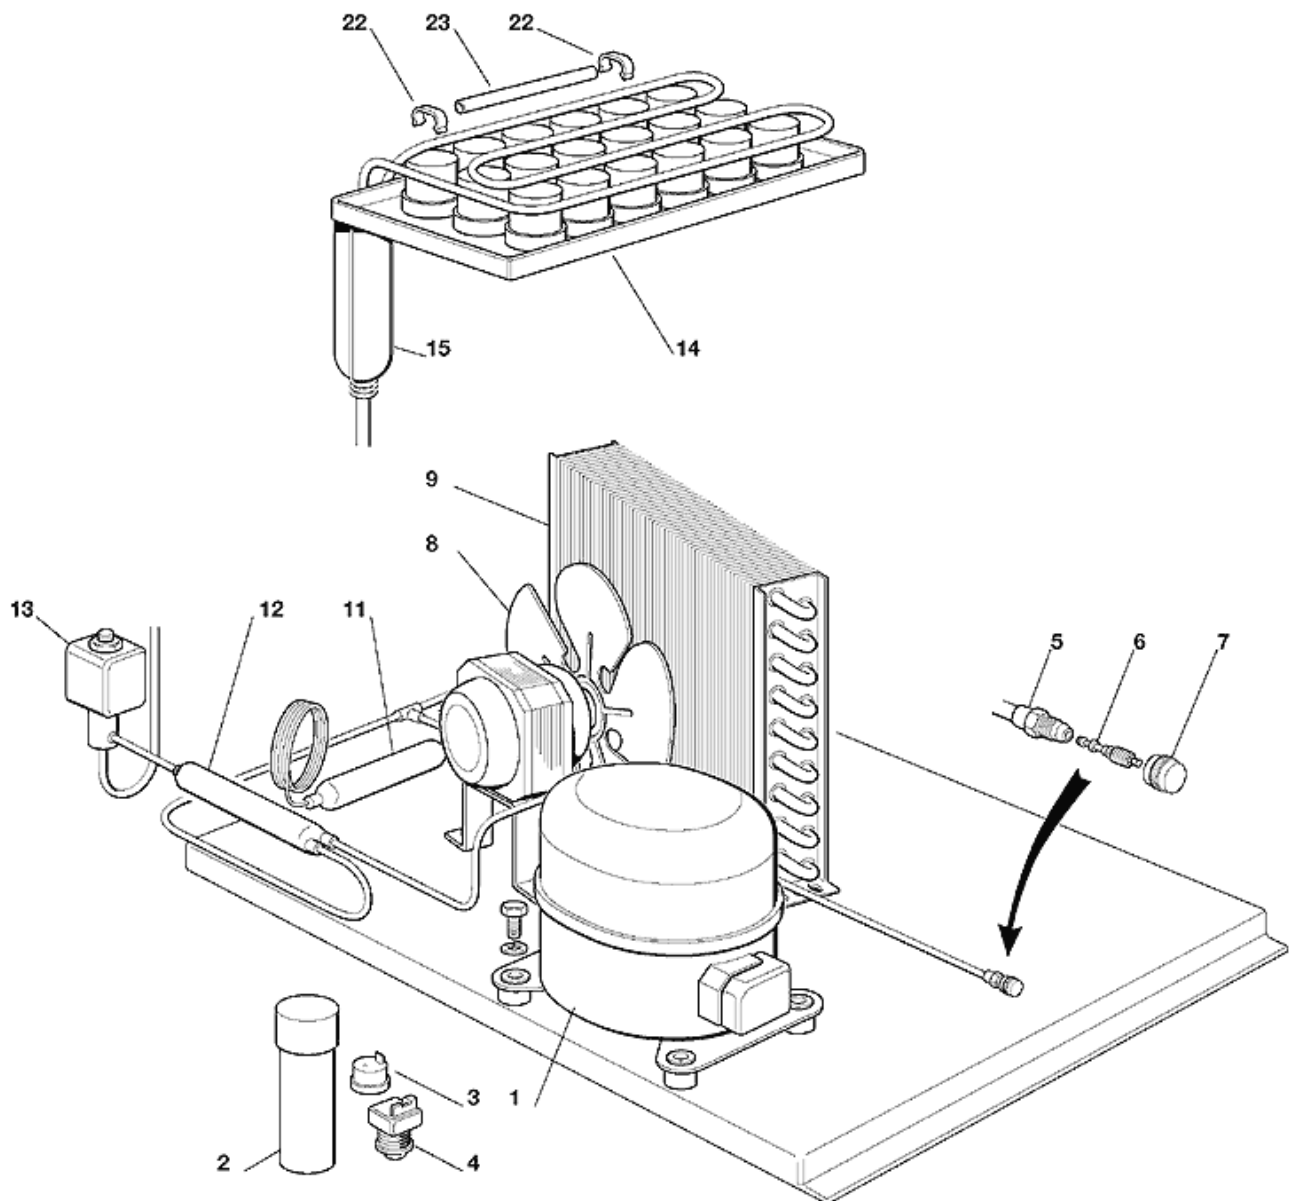

Pos	Code	Description
0002	SC782101 06R	STORAGE BIN ASSY
0003	SC660778 00	USE SC660778 02
0004	SC660778 01	USE SC660778 03
0005	SC660775 00	USE SC660775 01
0006	SC650806 05	THUMB SCREW
0007	SC784457 07R	CURTAIN ASSY
0008	SC660741 00	PLASTIC PLUG
0009	SC460047 00	SPRING
0010	SC732017 00	BULB HOLDER
0011	SC660816 00	SHOCK ABSORBER
0012	SC742033 04	EVAPORATOR COVER
0013	SC721947 01	LEFT SIDE PANEL
0014	SC721946 01	RIGHT SIDE PANEL
0015	SC702426 00	REAR PANEL
0016	SC702462 00	METAL BRACKET
0017	SC721949 00	TOP PANEL
0018	SC650900 00	INSULATION
0018	SC660822 00	BIN COVER
0019	SC470030 52	SCREW
0020	SC660776 00	FRONT LINER
0021	SC721970 00	S.S.FRONT LINER
0022	SC660830 01	CORNER PROTECTION LEFT
0023	SC660830 00	CORNER PROTECTION RIGHT
0024	SC702402 00	FRONT BRACKET
0025	SC722796 02	FRONT PANEL AC/EC-47 (air)
0026	SC650850 00	SCOTSMAN EMBLEM
0027	SC650624 07	LABEL
0028	SC660804 00	AIR FILTER SEAT
0029	SC660838 00	AIT FILTER SLIDING GUIDE
0030	SC660805 00	AIR FILTER
0031	SC660814 00	BIN DOOR
0032	SC660286 00	BUSHING
0033	SC661070 00	PLASTIC PROTECTION
0034	SC650382 01	LEG

Pos	Code	Description
0001	SC670108 06	COMPRESSOR 220-240/50/1
0002	SCCUB 102661	START CAPACITOR
0003	SCEMB 2319130	PROTECTOR (COD.2319130)
0004	SCEMB 2334130	RELAY - 230/50
0005	SC650109 00	VALVE BODY
0006	SC670012 00	VALVE CORE
0007	SC650106 00	CAP
0008	SC620419 02	FAN MOTOR ATEX
0008	SC620419 31	BLADE
0008	SC620419 61	BRACKET, MOTOR - USE SC620419 69
0009	SC620637 00	AIR COOLED CONDENSER
0011	SC630003 10	FILTER
0012	SC630137 00	FILTER
0013	SC620306 22	HOT GAS VALVE BODY
0013	SC620306 48	HOT GAS VALVE COIL
0014	SC784615 00	EVAPORATOR ASSY
0015	SC784632 28	SUCTION LINE ASSY
0022	SC660386 00	SPRING