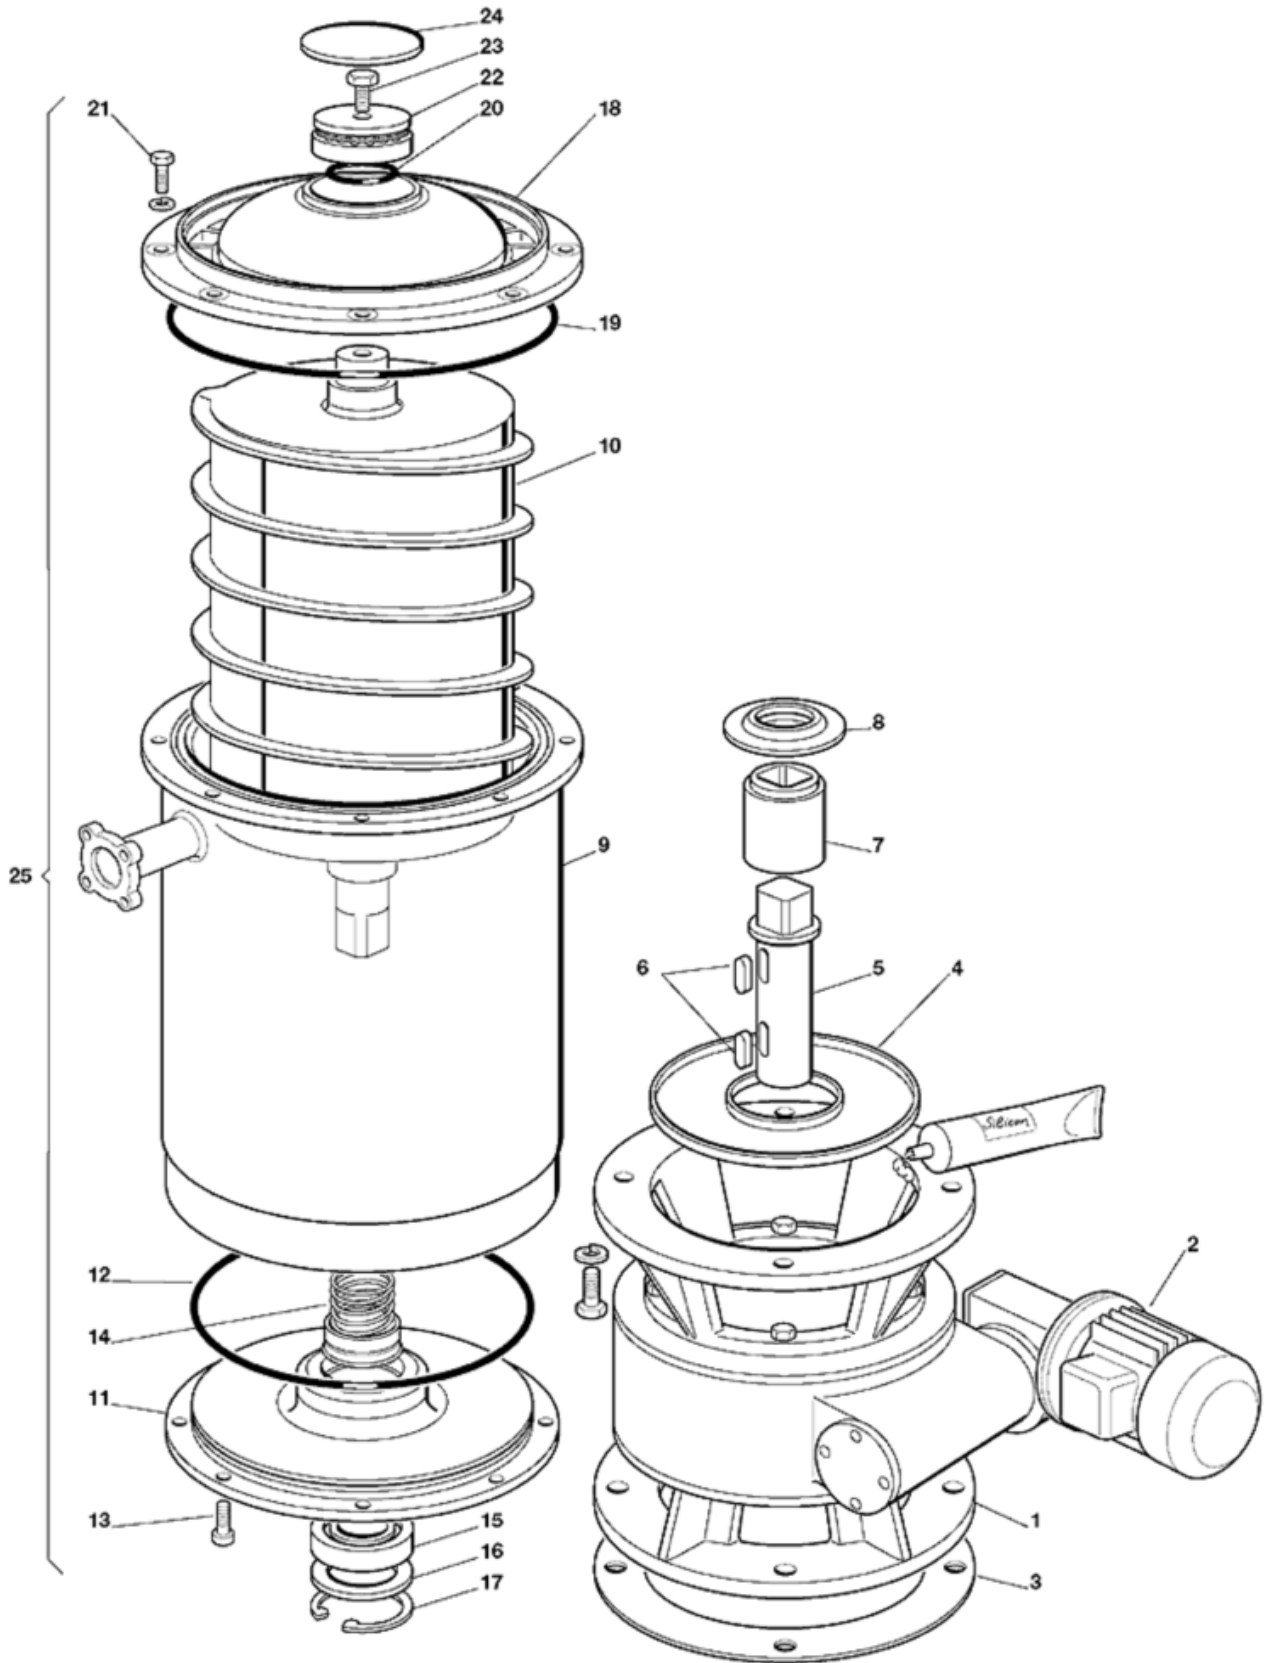

Pos	Code	Description
0001	SC650517 01	FLANGE FITTING
0003	SC620317 01	HEAT EXCHANGER
0004	SC620324 02	SIGHT GLASS
0005	SC620306 07	HOT GAS VALVE BODY
0005	SC620306 48	HOT GAS VALVE COIL
0006	SC630117 00	MECH. FILTER
0007	SC650521 00	BRASS FLANGE
0008	SC620427 58	TXV ASSY
0009	SC650740 00	TXV INSULATION
0010	SC650521 00	BRASS FLANGE
0011	SC640076 09	GASKET
0012	SC650521 00	BRASS FLANGE
0013	SC620454 02	EVAP. PRESSURE REG. VALVE

Pos	Code	Description
0002	SC400031 00	WASHER
0003	SC400030 01	NUT
0004	SC793126 14R	RESERVOIR ASSY
0005	SC783160 00	RESERVOIR COVER
0006	SC060742 01	KIT NOZZLE LARGE
0007	SC460038 02	RETAINING CLIP
0008	SC640100 00	O RING OR 2025 (WRAS-FDA)
0009	SC660585 01	FLOAT VALVE
0010	SC620451 00	PRESSOSTAT
0011	SC281830 00	PLASTIC HOSE
0012	SC610053 03	T FITTING
0013	SC660224 00	TEE TUBE
0014	SC660535 00	PLASTIC NUT
0015	SC610159 04	TUBE
0016	SC650736 00	INSULATION
0017	SC795322 00R	SPOUT ASSY
0018	SC724370 00	PRESSURE PLATE
0019	SC724372 00	COVER
0020	SC620396 00	SPOUT SWITCH

Pos	Code	Description
0001	SC650104 00	FILTER
0001	SC660956 00	WATER IN PLASTIC FITTING
0002	SC651224 04	1/4 F-5/16F CONNECTOR
0003	SC651206 02	1/4 OD NYLON TUBE
0004	SC783159 00	WATER RESERVOIR
0005	SC783160 00	RESERVOIR COVER
0006	SC660957 01	PLASTIC NOZZLE
0007	SC651224 02	T FITTING
0008	SC640100 00	O RING OR 2025 (WRAS-FDA)
0009	SC660585 01	FLOAT VALVE
0010	SC620451 00	PRESSOSTAT
0011	SC281830 00	PLASTIC HOSE
0012	SC610053 03	T FITTING
0013	SC660224 00	TEE TUBE
0014	SC660535 00	PLASTIC NUT
0015	SC610159 04	TUBE
0016	SC650736 00	INSULATION
0017	SC795322 00R	SPOUT ASSY
0018	SC724370 00	PRESSURE PLATE
0019	SC724372 00	COVER
0020	SC620396 00	SPOUT SWITCH