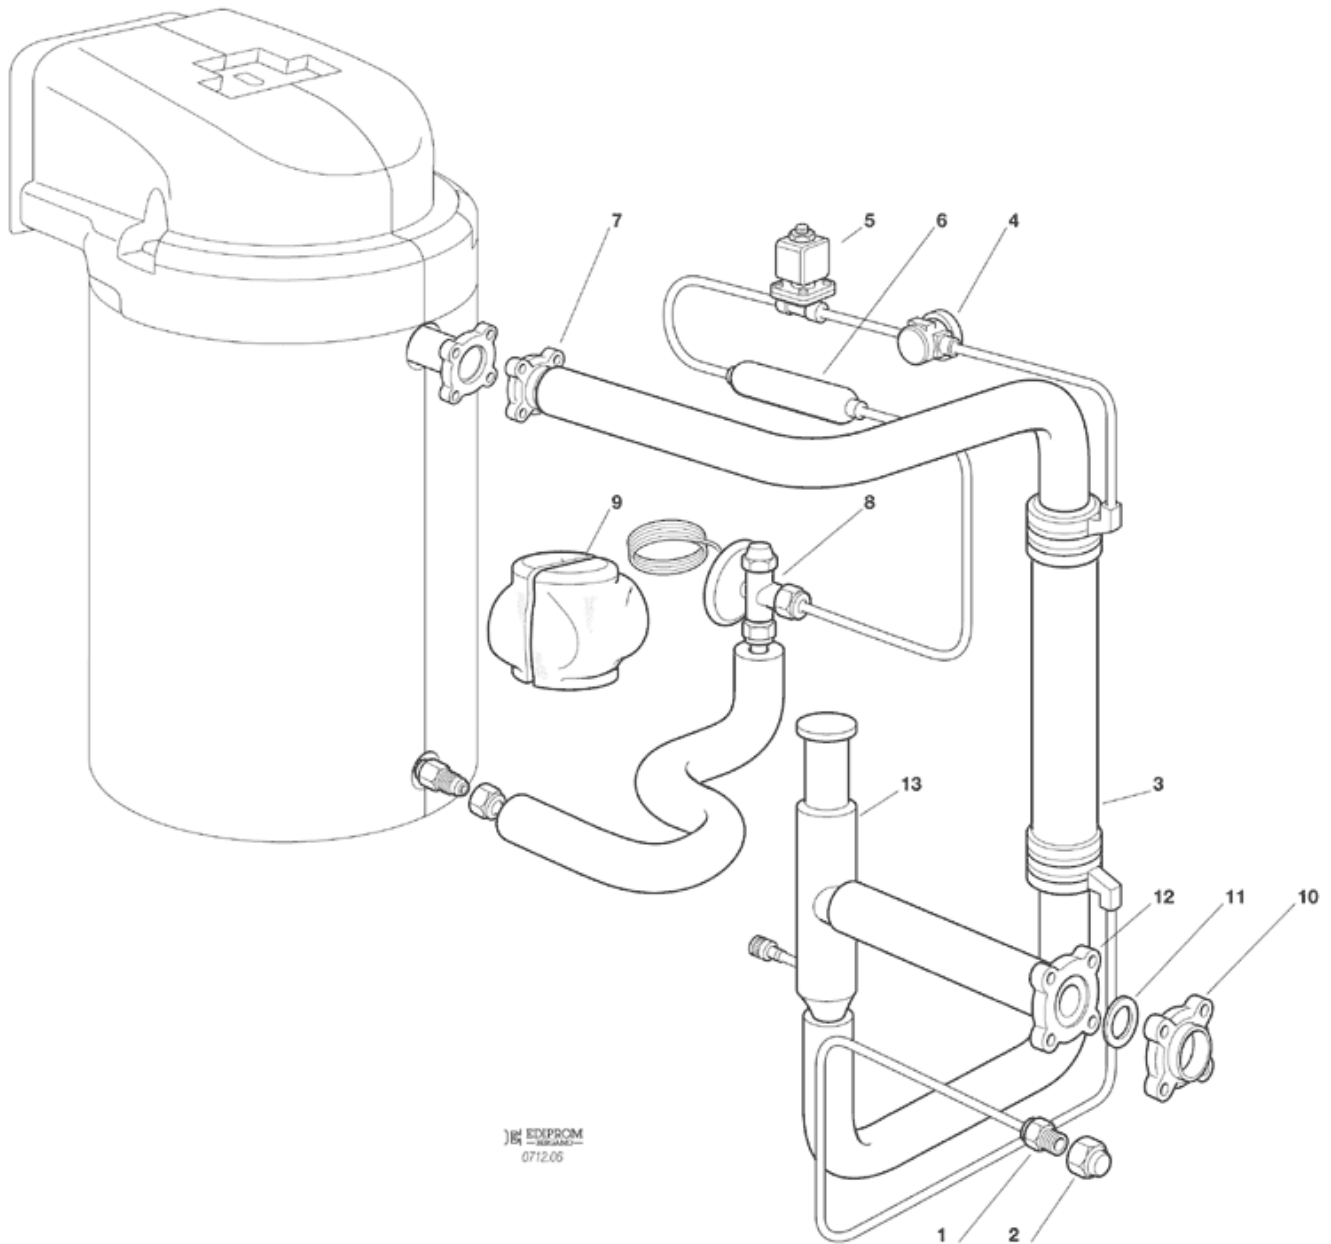

Pos	Code	Description
0001	SC781458 00	UNIT BASE
0002	SC722262 00	UNIT CORNER
0003	SC722222 00	UNIT CORNER
0004	SC722222 00	UNIT CORNER
0005	SC722222 00	UNIT CORNER
0006	SC702493 00	FRONT TRIM
0007	SC702496 00	SIDE TRIM
0008	SC702496 00	SIDE TRIM
0009	SC702472 00	REAR TRIM
0010	SC722253 00	RIGHT-LEFT SIDE PANEL
0011	SC722253 00	RIGHT-LEFT SIDE PANEL
0012	SC722252 00	UPPER FRONT PANEL
0013	SC722254 00	BOTTOM FRONT PANEL
0014	SC722255 00	UPPER REAR PANEL
0015	SC722256 00	PANNELLO POST.INF.MF83SPL
0016	SC723167 00	HOOK UP PANEL
0017	SC660868 00	TOP PANEL
0018	SC650850 00	SCOTSMAN EMBLEM
0019	SC650971 00	LABEL
0020	SC650880 00	LEG
0021	SC660854 02	SPOUT COVER ASSY
0022	SC660742 00	INSPECTION PANEL
0023	SC660855 02	ICE CHUTE

Pos	Code	Description
0001	SC650517 01	FLANGE FITTING
0003	SC620317 01	HEAT EXCHANGER
0004	SC620324 02	SIGHT GLASS
0005	SC620306 07	HOT GAS VALVE BODY
0005	SC620306 48	HOT GAS VALVE COIL
0006	SC630117 00	MECH. FILTER
0007	SC650521 00	BRASS FLANGE
0008	SC620427 57	AUT. EXP. VALVE
0009	SC650740 00	TXV INSULATION
0010	SC650521 00	BRASS FLANGE
0011	SC640076 09	GASKET
0012	SC650521 00	BRASS FLANGE
0013	SC620454 02	EVAP. PRESSURE REG. VALVE

Pos	Code	Description
0002	SC400031 00	WASHER
0003	SC400030 01	NUT
0004	SC793126 14R	RESERVOIR ASSY
0005	SC783160 00	RESERVOIR COVER
0006	SC060742 01	KIT NOZZLE LARGE
0007	SC460038 02	RETAINING CLIP
0008	SC640100 00	O RING OR 2025 (WRAS-FDA)
0009	SC660585 01	FLOAT VALVE
0010	SC620451 00	PRESSOSTAT
0011	SC281830 00	PLASTIC HOSE
0012	SC610053 03	T FITTING
0013	SC660224 00	TEE TUBE
0014	SC660535 00	PLASTIC NUT
0015	SC610159 04	TUBE
0016	SC650736 00	INSULATION
0017	SC795322 00R	SPOUT ASSY
0018	SC724370 00	PRESSURE PLATE
0019	SC724372 00	COVER
0020	SC620396 00	SPOUT SWITCH