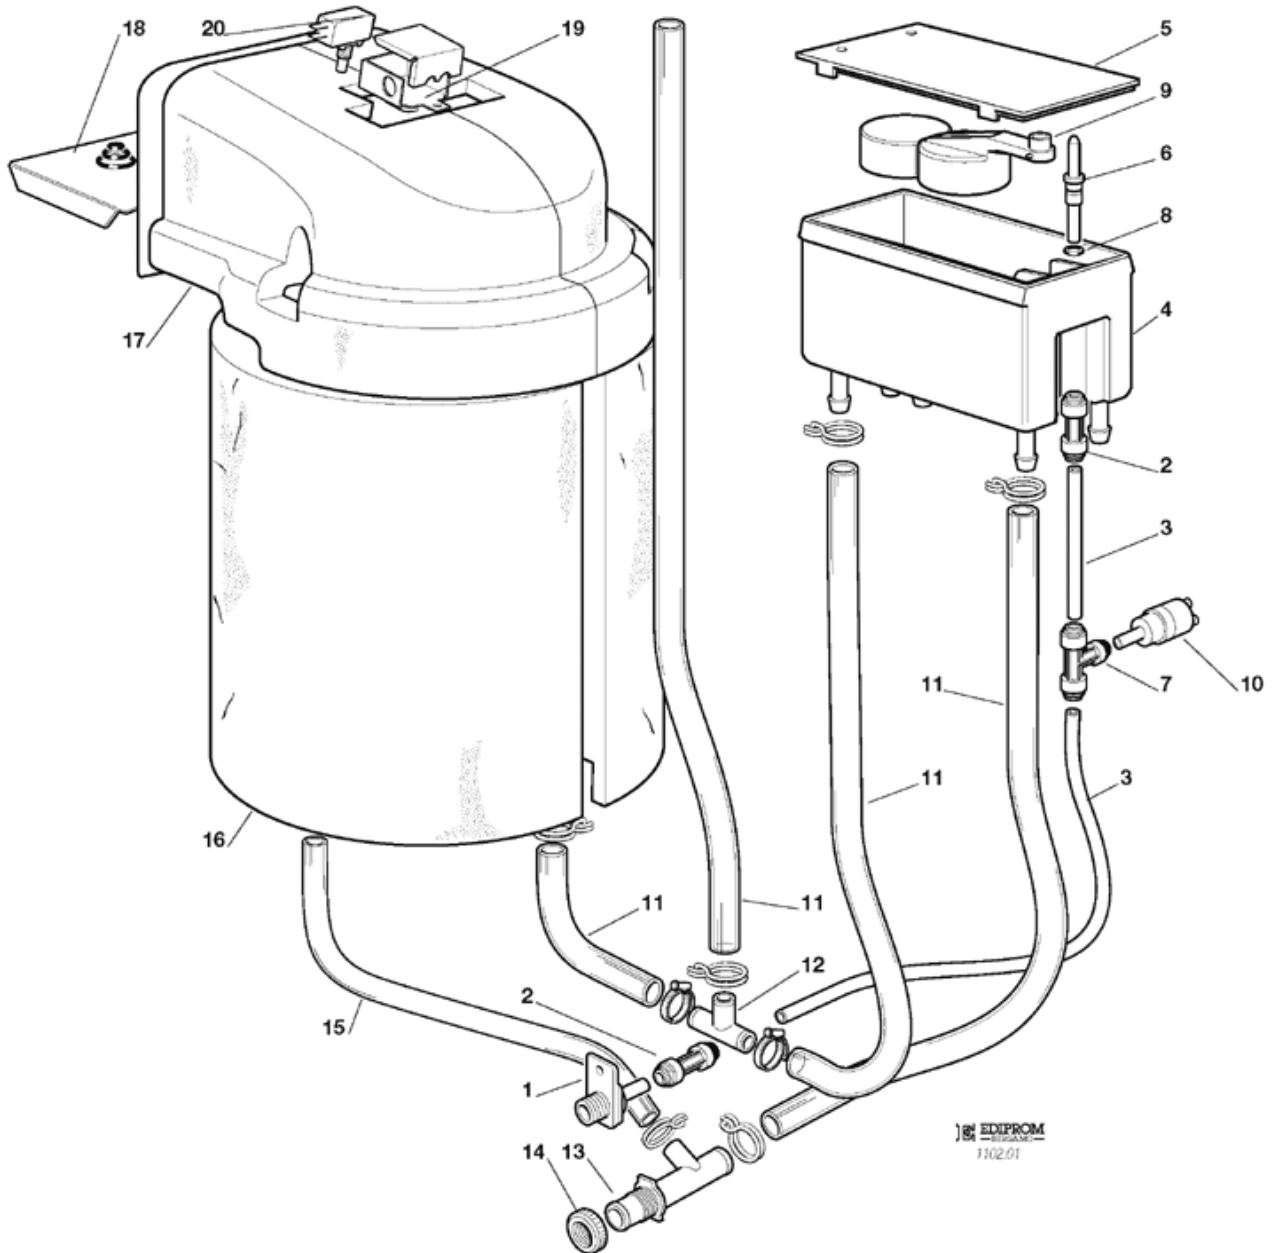

Pos	Code	Description
0001	SC781458 00	UNIT BASE
0002	SC722262 00	UNIT CORNER
0003	SC722222 00	UNIT CORNER
0004	SC722222 00	UNIT CORNER
0005	SC722222 00	UNIT CORNER
0006	SC702493 00	FRONT TRIM
0007	SC702496 00	SIDE TRIM
0008	SC702496 00	SIDE TRIM
0009	SC702472 00	REAR TRIM
0010	SC722253 00	RIGHT-LEFT SIDE PANEL
0011	SC722253 00	RIGHT-LEFT SIDE PANEL
0012	SC722252 00	UPPER FRONT PANEL
0013	SC722254 00	BOTTOM FRONT PANEL
0014	SC722255 00	UPPER REAR PANEL
0015	SC722256 00	PANNELLO POST.INF.MF83SPL
0016	SC723167 00	HOOK UP PANEL
0017	SC660868 00	TOP PANEL
0018	SC650850 00	SCOTSMAN EMBLEM
0019	SC650971 00	LABEL
0020	SC650880 00	LEG
0021	SC660854 02	SPOUT COVER ASSY
0022	SC660742 00	INSPECTION PANEL
0023	SC660855 02	ICE CHUTE

Pos	Code	Description
0001	SC650517 01	FLANGE FITTING
0003	SC620317 01	HEAT EXCHANGER
0004	SC620324 02	SIGHT GLASS
0005	SC620306 07	HOT GAS VALVE BODY
0005	SC620306 48	HOT GAS VALVE COIL
0006	SC630117 00	MECH. FILTER
0007	SC650521 00	BRASS FLANGE
0008	SC620427 57	AUT. EXP. VALVE
0009	SC650740 00	TXV INSULATION
0010	SC650521 00	BRASS FLANGE
0011	SC640076 09	GASKET
0012	SC650521 00	BRASS FLANGE
0013	SC620454 02	EVAP. PRESSURE REG. VALVE

Pos	Code	Description
0002	SC400031 00	WASHER
0003	SC400030 01	NUT
0004	SC793126 14R	RESERVOIR ASSY
0005	SC783160 00	RESERVOIR COVER
0006	SC060742 01	KIT NOZZLE LARGE
0007	SC460038 02	RETAINING CLIP
0008	SC640100 00	O RING OR 2025 (WRAS-FDA)
0009	SC660585 01	FLOAT VALVE
0010	SC620451 00	PRESSOSTAT
0011	SC281830 00	PLASTIC HOSE
0012	SC610053 03	T FITTING
0013	SC660224 00	TEE TUBE
0014	SC660535 00	PLASTIC NUT
0015	SC610159 04	TUBE
0016	SC650736 00	INSULATION
0017	SC795322 00R	SPOUT ASSY
0018	SC724370 00	PRESSURE PLATE
0019	SC724372 00	COVER
0020	SC620396 00	SPOUT SWITCH