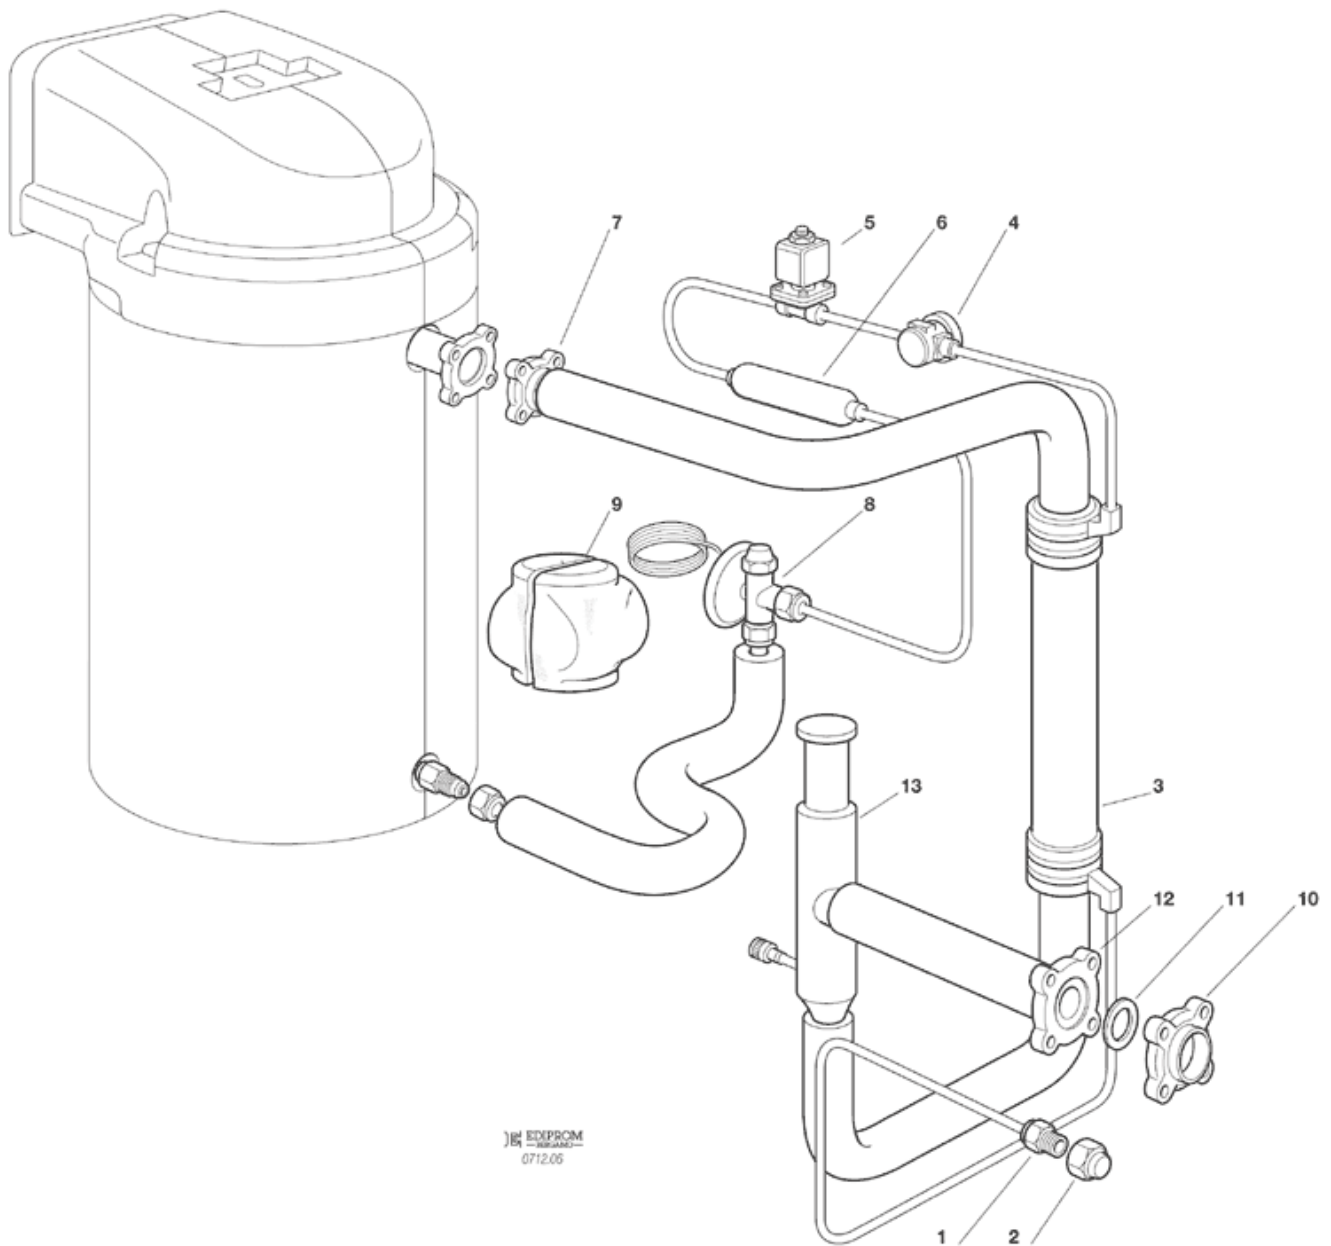

Pos	Code	Description
0001	SC781458 00	UNIT BASE
0002	SC722262 00	UNIT CORNER
0003	SC722222 00	UNIT CORNER
0004	SC722222 00	UNIT CORNER
0005	SC722222 00	UNIT CORNER
0006	SC702493 00	FRONT TRIM
0007	SC702496 00	SIDE TRIM
0008	SC702496 00	SIDE TRIM
0009	SC702472 00	REAR TRIM
0010	SC722253 00	RIGHT-LEFT SIDE PANEL
0011	SC722253 00	RIGHT-LEFT SIDE PANEL
0012	SC722252 00	UPPER FRONT PANEL
0013	SC722254 00	BOTTOM FRONT PANEL
0014	SC722255 00	UPPER REAR PANEL
0015	SC722256 00	PANNELLO POST.INF.MF83SPL
0016	SC723167 00	HOOK UP PANEL
0017	SC660868 00	TOP PANEL
0018	SC650850 00	SCOTSMAN EMBLEM
0019	SC650971 00	LABEL
0020	SC650880 00	LEG
0021	SC660854 02	SPOUT COVER ASSY
0022	SC660742 00	INSPECTION PANEL
0023	SC660855 02	ICE CHUTE

Pos	Code	Description
0001	SC650517 01	FLANGE FITTING
0003	SC620317 01	HEAT EXCHANGER
0004	SC620324 02	SIGHT GLASS
0005	SC620306 07	HOT GAS VALVE BODY
0005	SC620306 48	HOT GAS VALVE COIL
0006	SC630117 00	MECH. FILTER
0007	SC650521 00	BRASS FLANGE
0008	SC620427 57	AUT. EXP. VALVE
0009	SC650740 00	TXV INSULATION
0010	SC650521 00	BRASS FLANGE
0011	SC640076 09	GASKET
0012	SC650521 00	BRASS FLANGE
0013	SC620454 02	EVAP. PRESSURE REG. VALVE

Pos	Code	Description
0002	SC400031 00	WASHER
0003	SC400030 01	NUT
0004	SC793126 14R	RESERVOIR ASSY
0005	SC783160 00	RESERVOIR COVER
0006	SC060742 01	KIT NOZZLE LARGE
0007	SC460038 02	RETAINING CLIP
0008	SC640100 00	O RING OR 2025 (WRAS-FDA)
0009	SC660585 01	FLOAT VALVE
0010	SC620451 00	PRESSOSTAT
0011	SC281830 00	PLASTIC HOSE
0012	SC610053 03	T FITTING
0013	SC660224 00	TEE TUBE
0014	SC660535 00	PLASTIC NUT
0015	SC610159 04	TUBE
0016	SC650736 00	INSULATION
0017	SC795322 00R	SPOUT ASSY
0018	SC724370 00	PRESSURE PLATE
0019	SC724372 00	COVER
0020	SC620396 00	SPOUT SWITCH