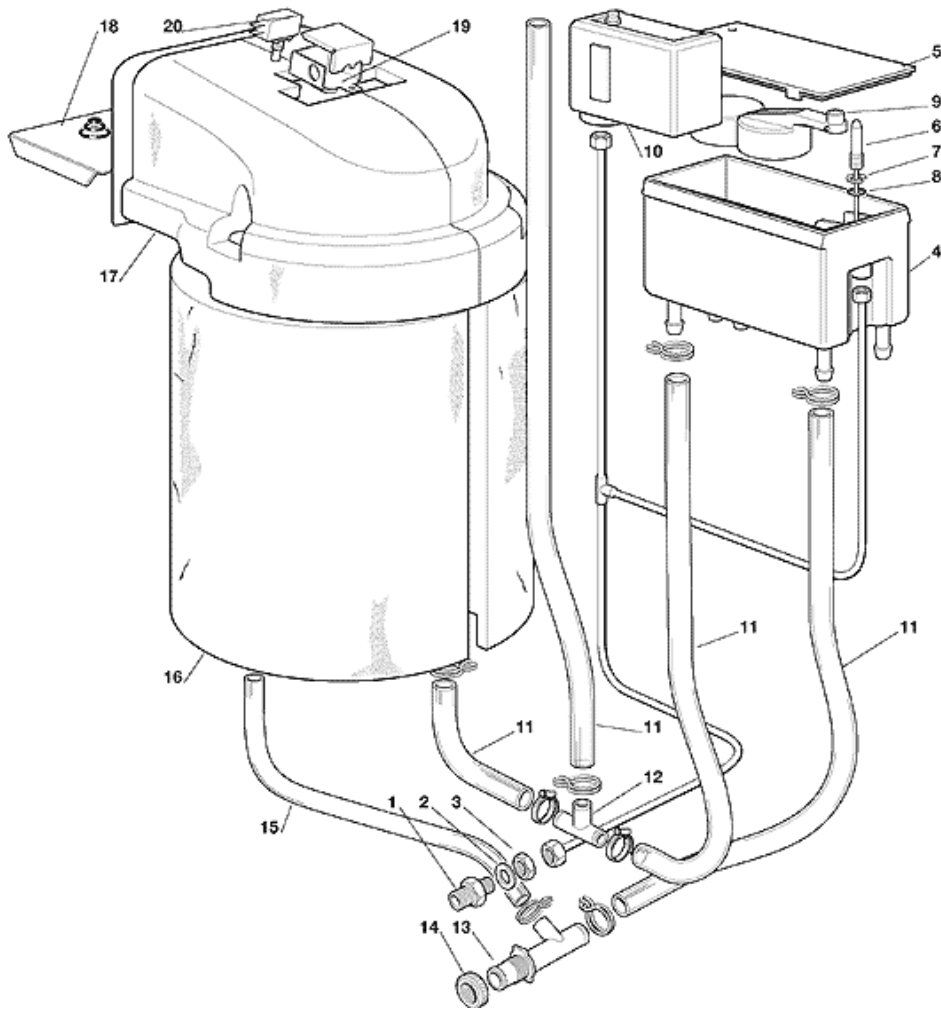

Pos	Code	Description
0001	SC781458 00	UNIT BASE
0002	SC722262 00	UNIT CORNER
0003	SC722222 00	UNIT CORNER
0004	SC722222 00	UNIT CORNER
0005	SC722222 00	UNIT CORNER
0006	SC702493 00	FRONT TRIM
0007	SC702496 00	SIDE TRIM
0008	SC702496 00	SIDE TRIM
0009	SC702472 00	REAR TRIM
0010	SC722253 00	RIGHT-LEFT SIDE PANEL
0011	SC722253 00	RIGHT-LEFT SIDE PANEL
0012	SC722252 00	UPPER FRONT PANEL
0013	SC722254 00	BOTTOM FRONT PANEL
0014	SC722255 00	UPPER REAR PANEL
0015	SC722256 00	PANNELLO POST.INF.MF83SPL
0016	SC723167 00	HOOK UP PANEL
0017	SC660868 00	TOP PANEL
0018	SC650850 00	SCOTSMAN EMBLEM
0019	SC650971 00	LABEL
0020	SC650880 00	LEG
0021	SC660854 02	SPOUT COVER ASSY
0022	SC660742 00	INSPECTION PANEL
0023	SC660855 02	ICE CHUTE

Pos	Code	Description
0001	SC650517 01	FLANGE FITTING
0003	SC620317 01	HEAT EXCHANGER
0004	SC620324 02	SIGHT GLASS
0005	SC620306 07	HOT GAS VALVE BODY
0005	SC620306 48	HOT GAS VALVE COIL
0006	SC630117 00	MECH. FILTER
0007	SC650521 00	BRASS FLANGE
0008	SC620427 57	AUT. EXP. VALVE
0009	SC650740 00	TXV INSULATION
0010	SC650521 00	BRASS FLANGE
0011	SC640076 09	GASKET
0012	SC650521 00	BRASS FLANGE
0013	SC620454 02	EVAP. PRESSURE REG. VALVE

Pos	Code	Description
0002	SC400031 00	WASHER
0003	SC400030 01	NUT
0004	SC793126 14R	RESERVOIR ASSY
0005	SC783160 00	RESERVOIR COVER
0006	SC060742 01	KIT NOZZLE LARGE
0007	SC460038 02	RETAINING CLIP
0008	SC640100 00	O RING OR 2025 (WRAS-FDA)
0009	SC660585 01	FLOAT VALVE
0010	SC620451 00	PRESSOSTAT
0011	SC281830 00	PLASTIC HOSE
0012	SC610053 03	T FITTING
0013	SC660224 00	TEE TUBE
0014	SC660535 00	PLASTIC NUT
0015	SC610159 04	TUBE
0016	SC650736 00	INSULATION
0017	SC795322 00R	SPOUT ASSY
0018	SC724370 00	PRESSURE PLATE
0019	SC724372 00	COVER
0020	SC620396 00	SPOUT SWITCH